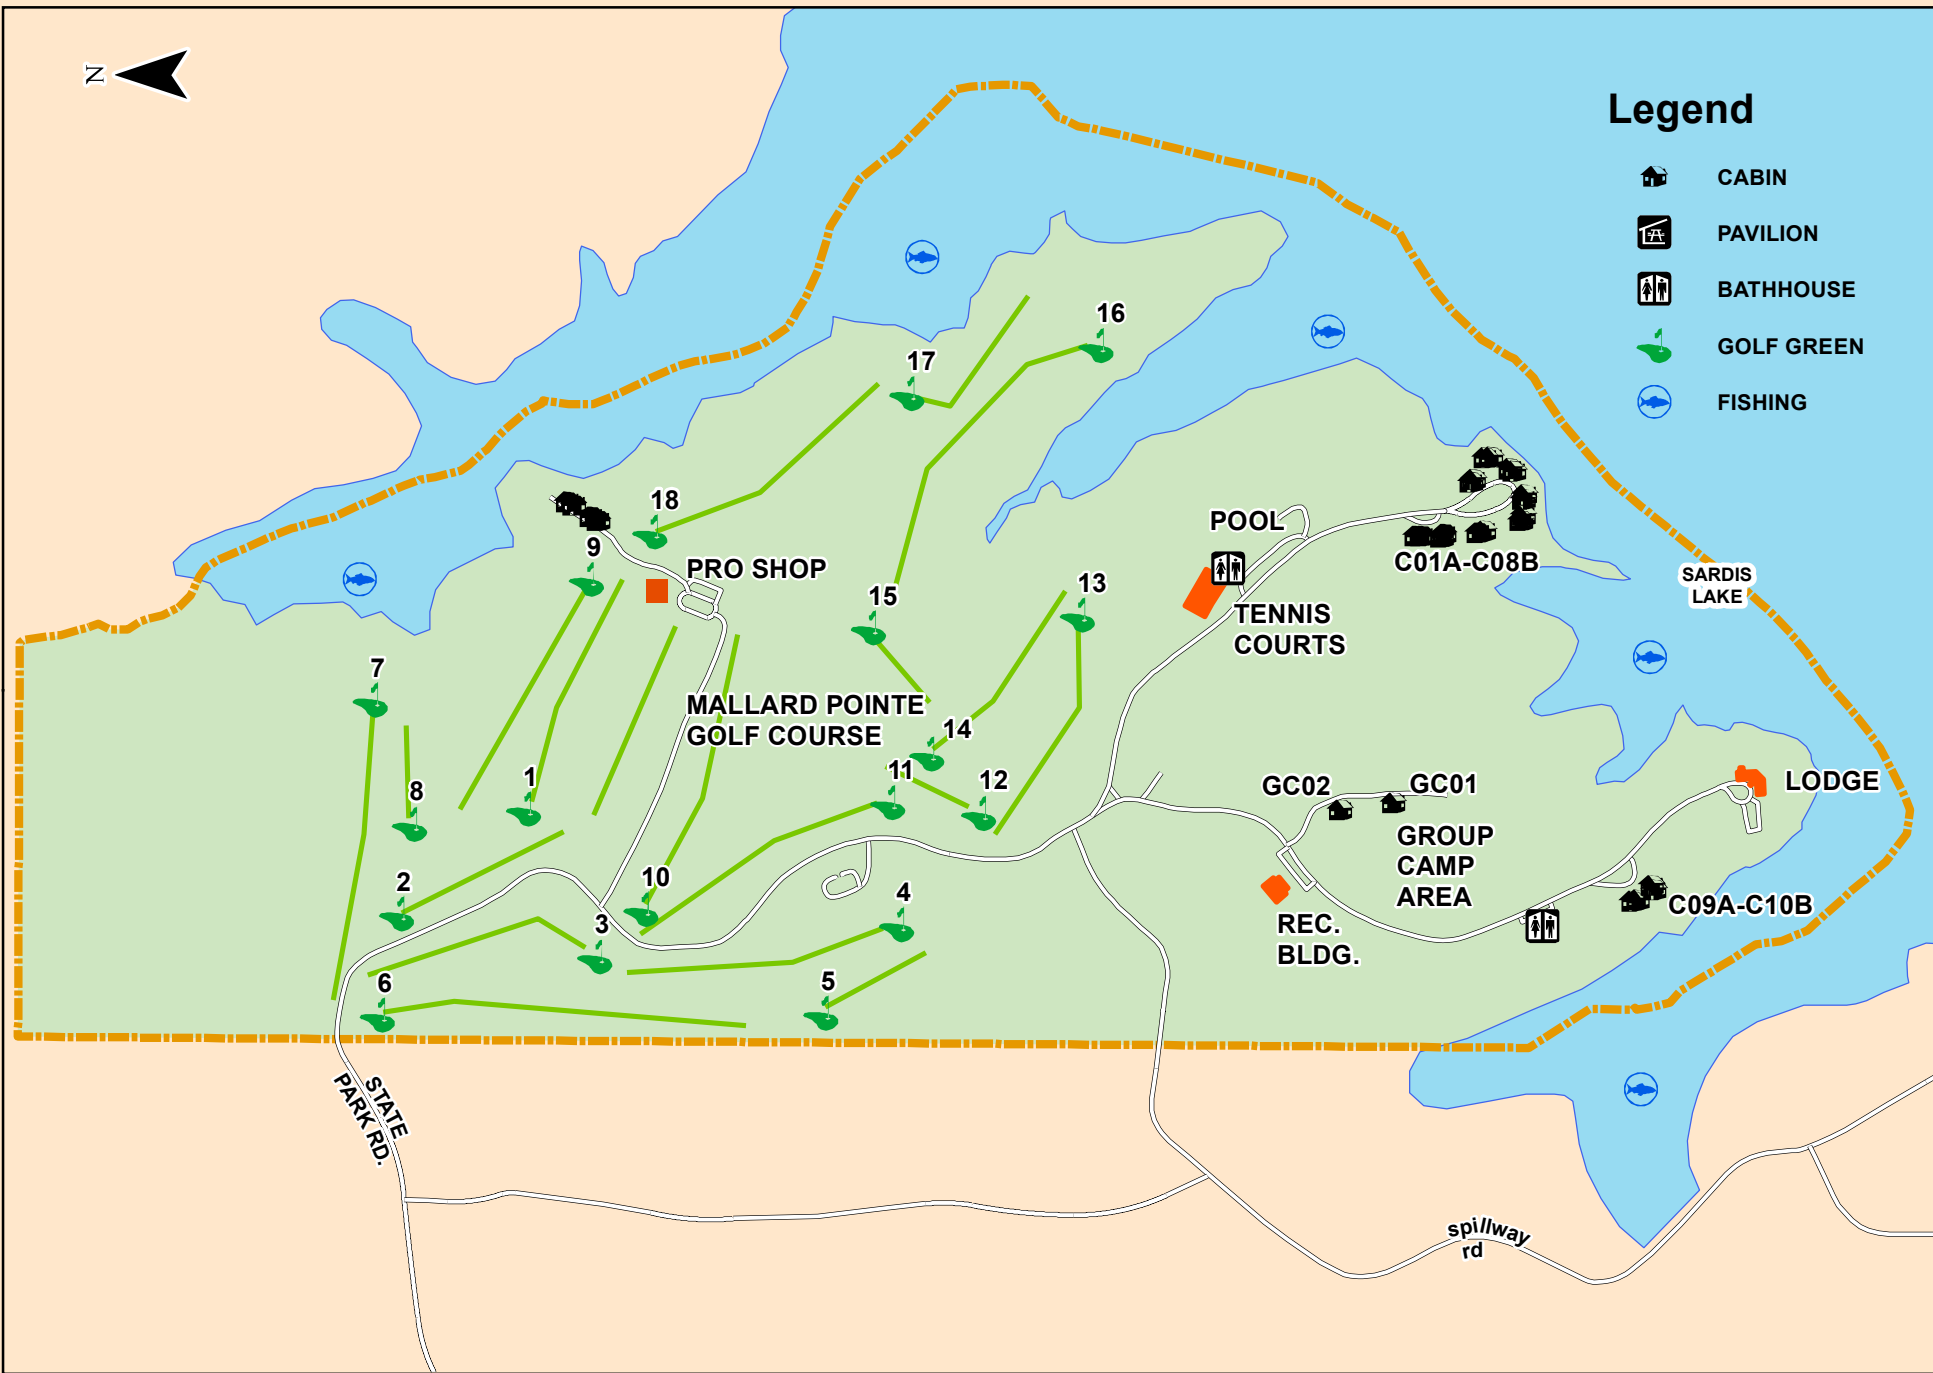

### Legend

-  CABIN
-  PAVILION
-  BATHHOUSE
-  GOLF GREEN
-  FISHING

# JOHN W. KYLE STATE PARK SITE PLAN

## Legend

-  BATHHOUSE
-  RV SITE
-  FISHING
-  BOAT RAMP